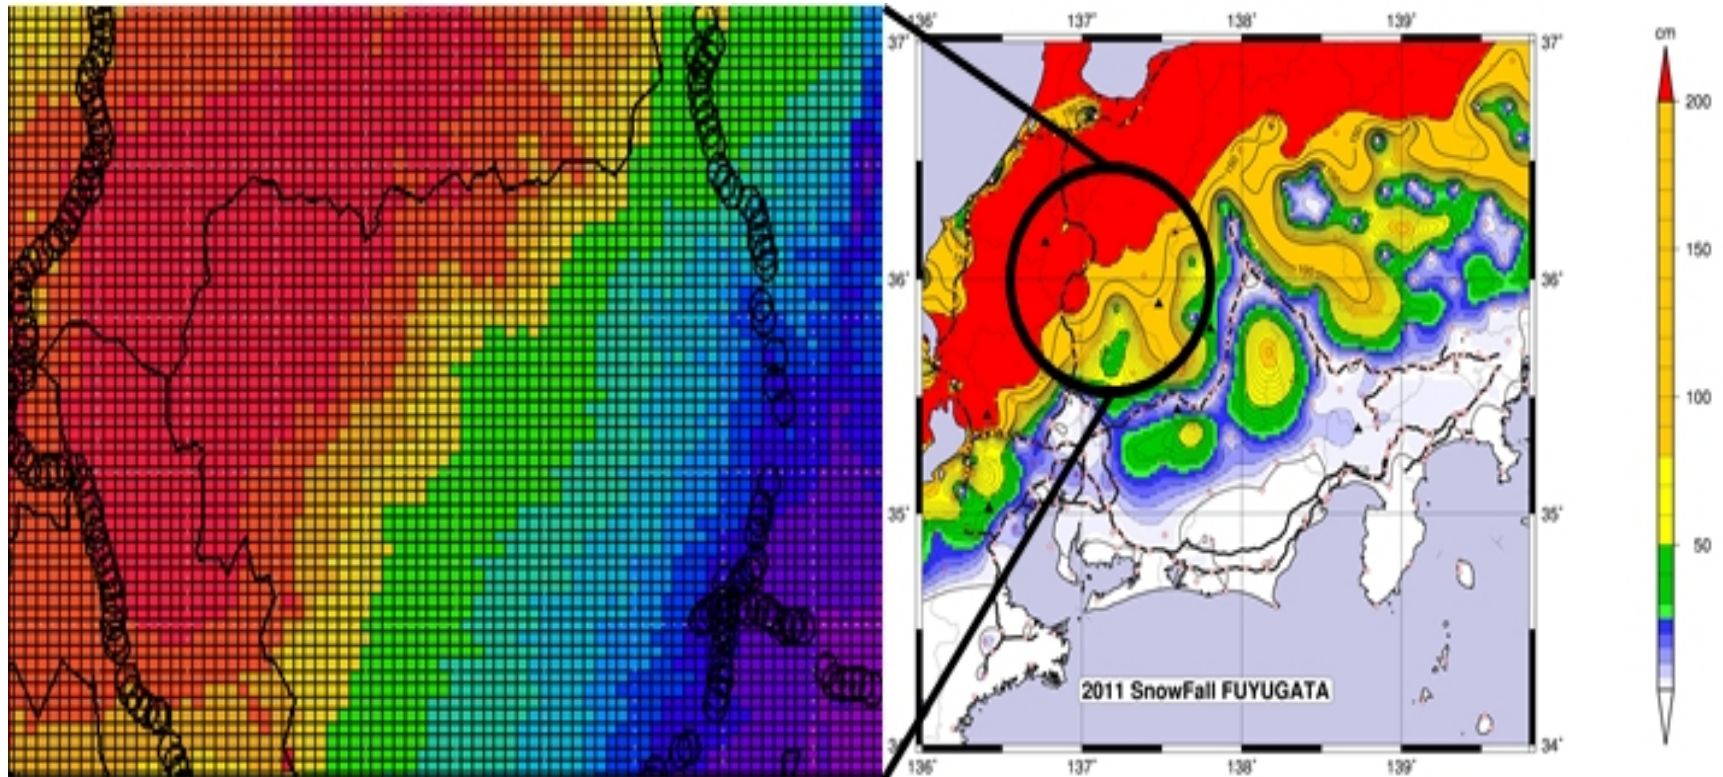

We offer risk surveys & risk analysis in order to find a good way to use your resources.

Characteristics of snowfall analysis

*TORAINSE is our suite of web monitoring and alert tools.
(Total Road Risk Management Service)*